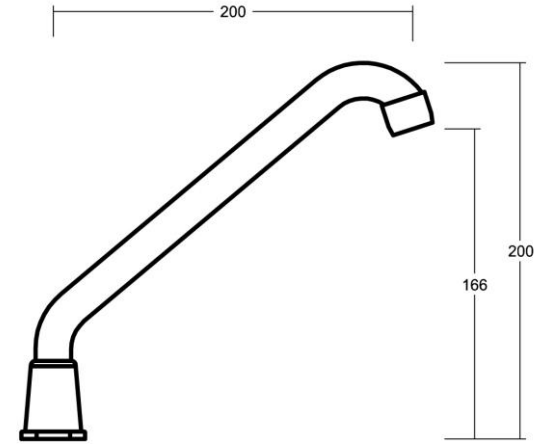

# alder tapware

## Star Mk11 Hob Sink Set

Code 86190

### SPECIFICATION

- Ultra bright, durable polished chrome finish
- Double O rings on spindles
- Swivel Spout
- AS/NS3718 Watermark WMKA02002
- WELS accredited
- 1 year conditional warranty