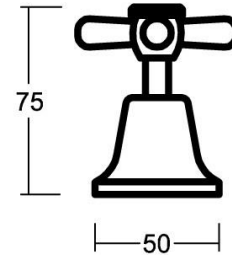

# alder tapware

## Star Mk11 Hob Sink Set

Code 86190

### SPECIFICATION

- Ultra bright, durable polished chrome finish
- Double O rings on spindles
- Swivel Spout
- AS/NS3718 Watermark WMKA02002
- WELS accredited
- 1 year conditional warranty