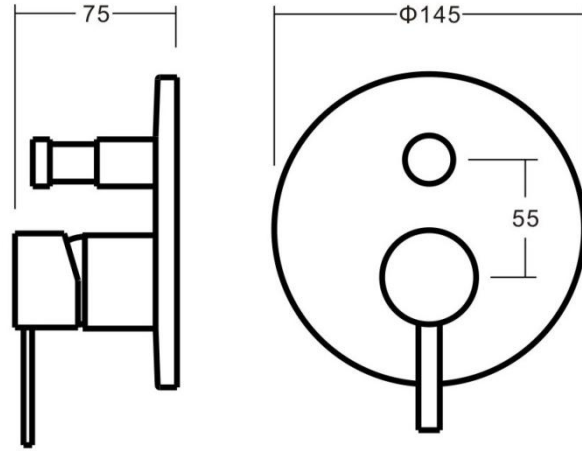

## Piatto Shower/Bath Divertor

Code 82393

### SPECIFICATION

- Heavy Duty 35mm ceramic disc cartridge
- Solid brass construction
- Ultra bright, durable polished chrome finish
- 5 year limited warranty