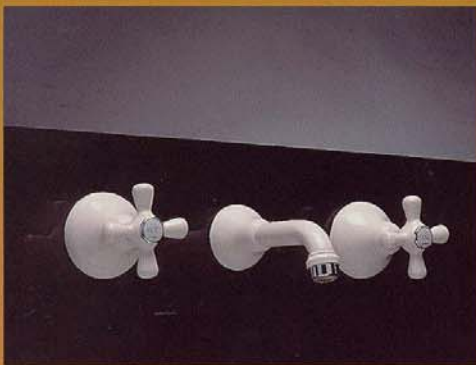

**Verde**  
TAPS & ACCESSORIES

Sink Set, Hob Type, Chrome

Sink Set, Wall Type, Chrome Trim

Basin Set, Chrome, Gold Trim

Shower Set, Gold Trim

Basin Set, Chrome Trim

Bath Set, Chrome Trim

Pillar Cock, Chrome Trim

Washing Machine Cock, Chrome Trim

Front: Basin Set, Gold Trim

Verde Tapware features all brass, powder coated construction, and is available in White, Almond Ivory and Chrome with Gold or Chrome trims. Like all our products, Verde Tapware is manufactured under the Quality Assurance requirements of Standards Australia, Watermark Licence No. W084, your guarantee of optimum performance under any conditions. Our 12 month workmanship warranty provides even further peace of mind.