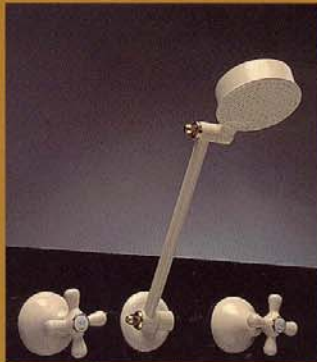

**Verde**  
TAPS & ACCESSORIES

Sink Set, Hob Type, Chrome

Sink Set, Wall Type, Chrome Trim

Basin Set, Chrome, Gold Trim

Shower Set, Gold Trim

Basin Set, Chrome Trim

Bath Set, Chrome Trim

Pillar Cock, Chrome Trim

Washing Machine Cock, Chrome Trim

Front: Basin Set, Gold Trim

Verde Tapware features all brass, powder coated construction, and is available in White, Almond Ivory and Chrome with Gold or Chrome trims. Like all our products, Verde Tapware is manufactured under the Quality Assurance requirements of Standards Australia, Watermark Licence No. W084, your guarantee of optimum performance under any conditions. Our 12 month workmanship warranty provides even further peace of mind.

# alder tapware