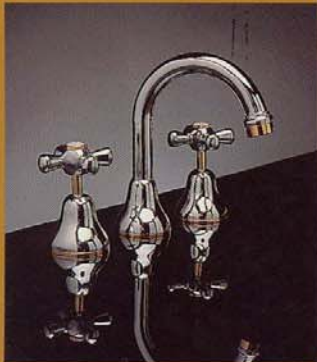

**Verde**  
TAPS & ACCESSORIES

Sink Set, Hob Type, Chrome

Sink Set, Wall Type, Chrome Trim

Basin Set, Chrome, Gold Trim

Shower Set, Gold Trim

Basin Set, Chrome Trim

Bath Set, Chrome Trim

Pillar Cock, Chrome Trim

Washing Machine Cock, Chrome Trim

Front: Basin Set, Gold Trim

Verde Tapware features all brass, powder coated construction, and is available in White, Almond Ivory and Chrome with Gold or Chrome trims. Like all our products, Verde Tapware is manufactured under the Quality Assurance requirements of Standards Australia, Watermark Licence No. W084, your guarantee of optimum performance under any conditions. Our 12 month workmanship warranty provides even further peace of mind.

# alder tapware