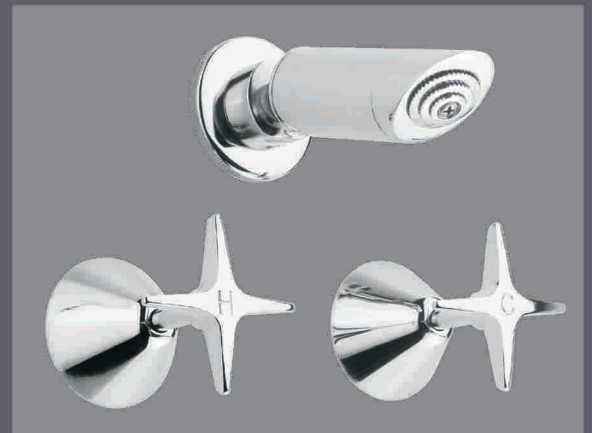

Zen All Directional Shower Set

Zen Hob Sink Set

Zen Wall Sink Set

Zen Bath Set

Zen Euro Shower Set

Front: Zen Basin Set

Special Features

- New, modern, minimalist design in chrome and satin chrome.
- Special anti-vandal handle connection, that will not work loose.
- Manufactured to the requirements of Quality Assurance Services Standardsmark AS/NZS 3718, Licence Number LN 2002.
- Guarantee - 12 months warranty on workmanship.
- WELS 4 Star 7.5 L/min

alder tapware

35 Berriman Drive, Wangara, Western Australia 6065
 Phone: (08) 9309 688 Fax (08) 9409 6589 Freecall 1800 800 919

Zen Wall Basin Set

Zen

alder