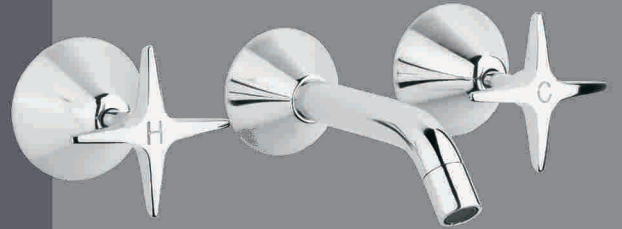

Zen All Directional Shower Set

Zen Hob Sink Set

Zen Wall Sink Set

Zen Bath Set

Zen Euro Shower Set

Front: Zen Basin Set

Special Features

- New, modern, minimalist design in chrome and satin chrome.
- Special anti-vandal handle connection, that will not work loose.
- Manufactured to the requirements of Quality Assurance Services Standardsmark AS/NZS 3718, Licence Number LN 2002.
- Guarantee - 12 months warranty on workmanship.
- WELS 4 Star 7.5 L/min

alder tapware

35 Berriman Drive, Wangara, Western Australia 6065
 Phone: (08) 9309 688 Fax (08) 9409 6589 Freecall 1800 800 919

Zen Wall Basin Set

Zen

alder