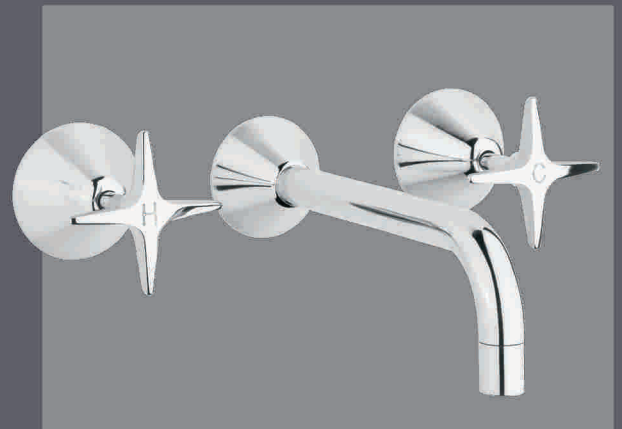

Zen All Directional Shower Set

Zen Hob Sink Set

Zen Wall Sink Set

Zen Bath Set

Zen Euro Shower Set

Front: Zen Basin Set

Special Features

- New, modern, minimalist design in chrome and satin chrome.
- Special anti-vandal handle connection, that will not work loose.
- Manufactured to the requirements of Quality Assurance Services Standardsmark AS/NZS 3718, Licence Number LN 2002.
- Guarantee - 12 months warranty on workmanship.
- WELS 4 Star 7.5 L/min

alder tapware

35 Berriman Drive, Wangara, Western Australia 6065
 Phone: (08) 9309 688 Fax (08) 9409 6589 Freecall 1800 800 919

Zen Wall Basin Set

Zen

alder