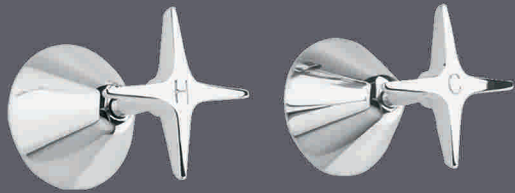

Zen All Directional Shower Set

Zen Hob Sink Set

Zen Wall Sink Set

Zen Bath Set

Zen Euro Shower Set

Front: Zen Basin Set

Special Features

- New, modern, minimalist design in chrome and satin chrome.
- Special anti-vandal handle connection, that will not work loose.
- Manufactured to the requirements of Quality Assurance Services Standardsmark AS/NZS 3718, Licence Number LN 2002.
- Guarantee - 12 months warranty on workmanship.
- WELS 4 Star 7.5 L/min

alder tapware

35 Berriman Drive, Wangara, Western Australia 6065
 Phone: (08) 9309 688 Fax (08) 9409 6589 Freecall 1800 800 919

Zen Wall Basin Set

Zen

alder