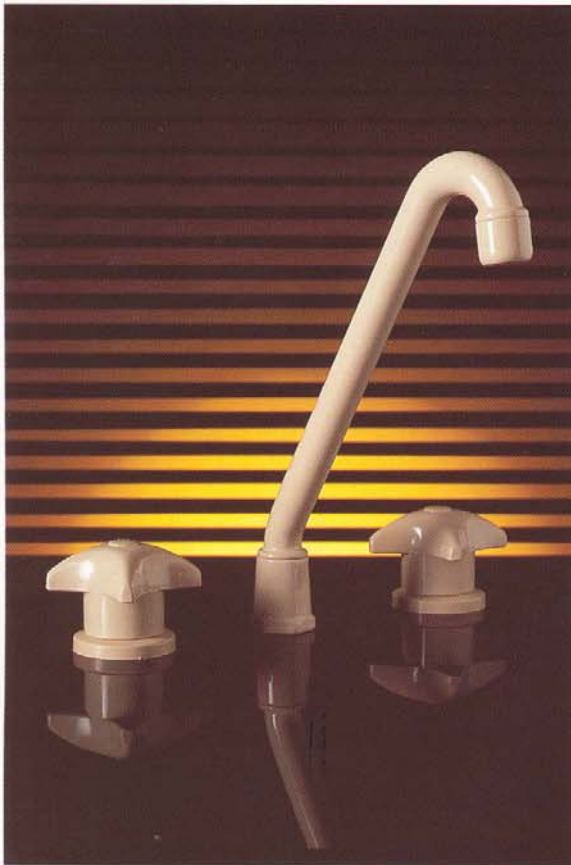

# Rio<sup>®</sup>

TAPS & ACCESSORIES

Front, Basin set.

Sink set, hob type.

Sink set, wall type.

Shower, all directional.

Bath set.

Shower, economy, AAA rated.

Sink set, hob gooseneck.

Sink set, wall gooseneck.

Pillar cock.

Cistern cock and connector.

Washing machine cock.

RIO TAPWARE products are manufactured to high standards using only the best materials and workmanship, to give optimum performance and excellent resistance to heavy duty wear and tear. For peace of mind, our tapware products are manufactured under the Quality Assurance