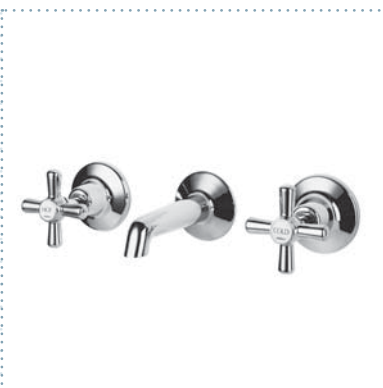

star mkii  
Tapware

**alder tapware**

86692mkii  
Shower Set Designer AD  
WELS 3 star rating

86790mkii  
Wall Sink Set Swivel 250mm  
WELS 4 star rating

86792mkii  
Laundry Set Swivel 180mm  
WELS 4 star rating

86090mkii  
Basin Set Goose Neck  
WELS 4 star rating

86890mkii  
Bath Set Fixed 140mm

86490mkii  
Hob Bath Set Swivel 200mm

86390mkii  
Washing Machine Set

Star mk ii features classic, easy, clean cross handle style and solid metal construction. Finished with durable polished chrome ensuring long term performance.