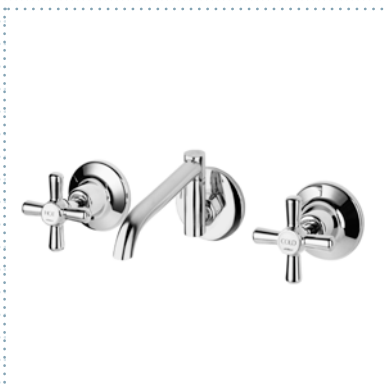

star mkii  
Tapware

**alder tapware**

86692mkii  
Shower Set Designer AD  
WELS 3 star rating

86790mkii  
Wall Sink Set Swivel 250mm  
WELS 4 star rating

86792mkii  
Laundry Set Swivel 180mm  
WELS 4 star rating

86090mkii  
Basin Set Goose Neck  
WELS 4 star rating

86890mkii  
Bath Set Fixed 140mm

86490mkii  
Hob Bath Set Swivel 200mm

86390mkii  
Washing Machine Set

Star mk ii features classic, easy, clean cross handle style and solid metal construction. Finished with durable polished chrome ensuring long term performance.