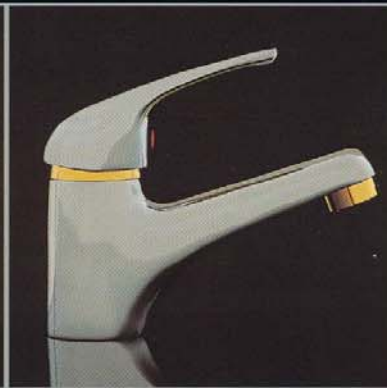

Classico

alder

Basin Mixer, White/Gold

Basin Mixer, Chrome/Gold

Basin Mixer, White/Chrome

Wall Type Bath Set, White/Gold

Bath Set, Chrome/Gold

Shower Set, White/Chrome

Hob Bath Set, Chrome

Kitchen Mixer, Chrome

Front: Basin Mixer, Chrome

SPECIAL FEATURES FOR QUALITY BUILDERS:

- Heavy Duty / High Pressure Cartridge – passed the French ECAU water hammer resistance test of 500 Kpa (72.5 psi) to 5000 Kpa (725 psi) in one second for 100 cycles.
- Included with every basin and kitchen sink mixer – pair of stop cocks with strainers, for control of flow rates, as well as protection for the ceramic discs.
- Manufactured to the requirements of Quality Assurance Services Standardsmark AS / NZS 3718, Licence Number LN 2002.
- Guarantee – 12months warranty on workmanship, as well as a five year replacement warranty on the ceramic disc cartridge.
- Basin, Bath, Shower Mixers available in chrome and white, both with chrome and gold trim.
Kitchen Mixer available in chrome and chrome/gold.